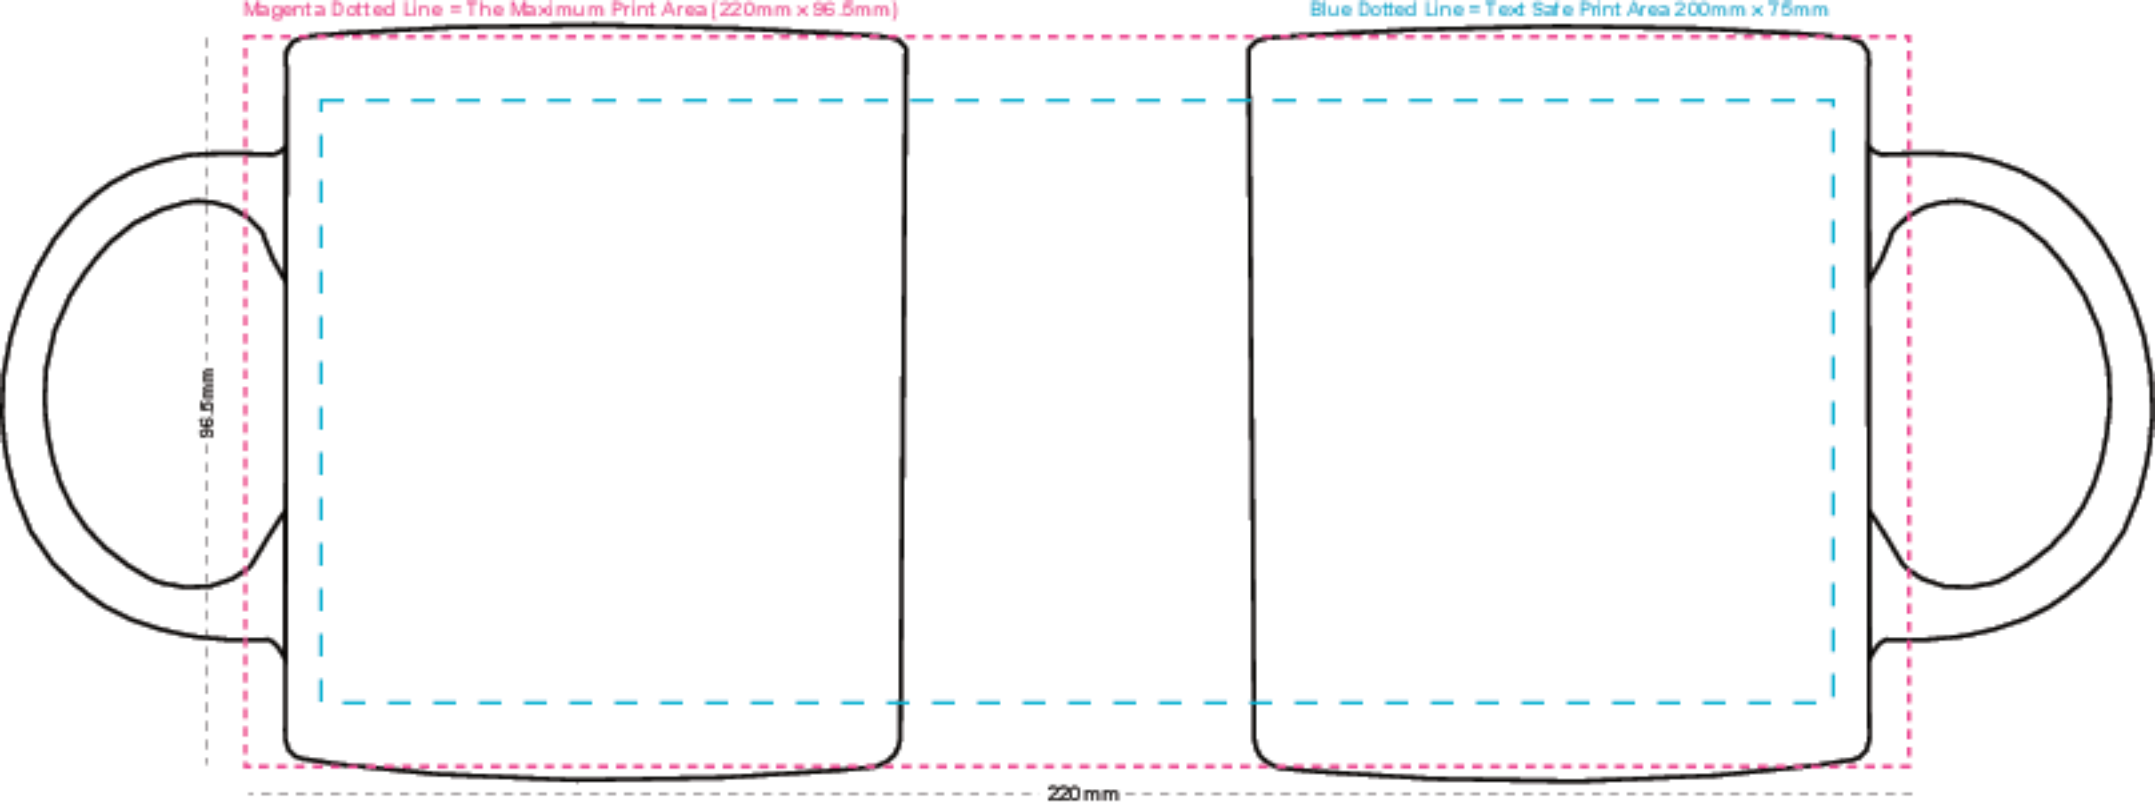

Magenta Dotted Line = The Maximum Print Area (220mm x 96.5mm)

Blue Dotted Line = Text Safe Print Area 200mm x 75mm

**220 x 96.5mm**